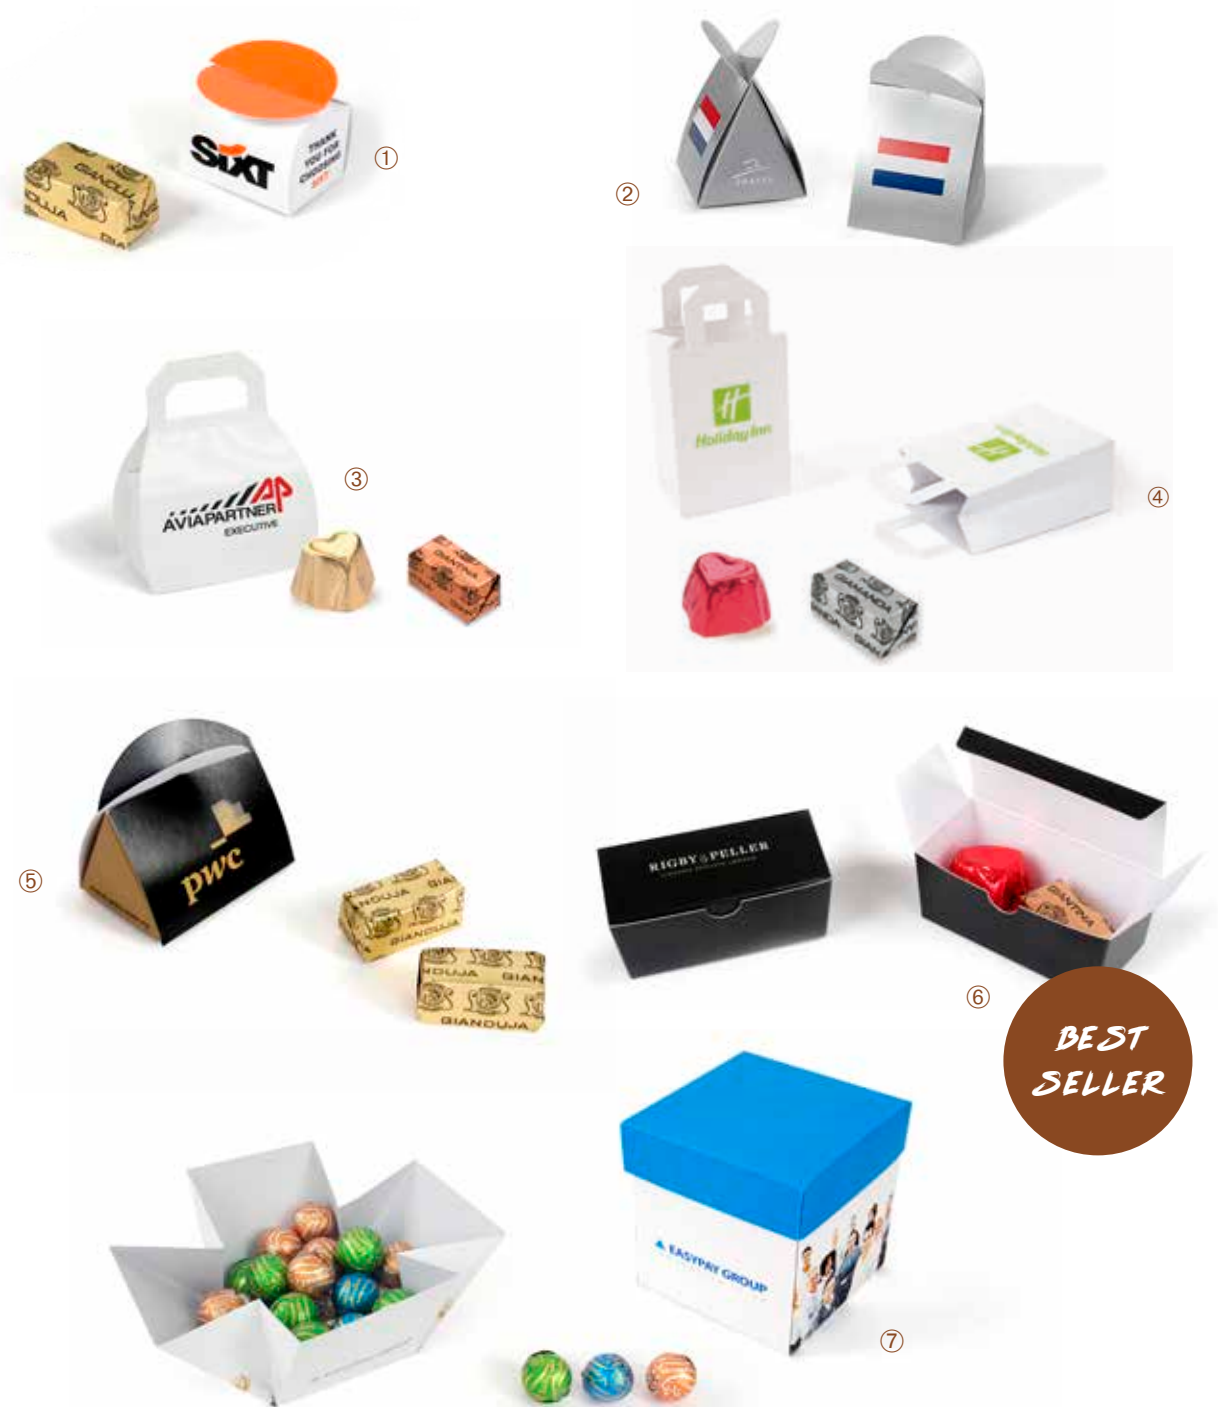

① CHO-140 · **LEONIDAS NEW MONO**

Personalised box with 1 Leonidas praline (or 1 belgian praline)
SIZE: 40 x 28 x 24 mm
MOQ: 500 pieces - SHELF LIFE: Depends on the production date

② CHO-141 · **LEONIDAS MONO**

Personalised box with 1 Leonidas praline (or 1 belgian praline).
SIZE: 40 x 40 x 46 mm
MOQ: 500 pieces - SHELF LIFE: Depends on the production date

③ CHO-042 · **LEONIDAS SUITCASE BAG**

Personalised suitcase box with 2 Leonidas pralines (or 2 belgian pralines).
SIZE: 62 x 38 x 75 mm
MOQ: 500 pieces - SHELF LIFE: Depends on the production date

④ CHO-060 · **LEONIDAS LIFT ME UP BAG**

Personalised box with 2 Leonidas pralines (or 2 belgian pralines).
SIZE: 65 x 41 x 90 mm
MOQ: 500 pieces - SHELF LIFE: Depends on the production date

⑤ CHO-002 · **LEONIDAS DUO**

Personalised box with 2 Leonidas pralines (or 2 belgian pralines).
SIZE: 40 x 57 x 40 mm
MOQ: 500 pieces - SHELF LIFE: Depends on the production date

⑥ CHO-142 · **LEONIDAS DUO BOX**

Personalised box with 2 Leonidas pralines (or 2 belgian pralines).
SIZE: 75 x 36 x 40 mm
MOQ: 500 pieces - SHELF LIFE: Depends on the production date

⑦ CHO-243 · **LEONIDAS SURPRISE BOX BALLS**

Surprise giftbox with ± 320 gram Leonidas Christmas balls.
SIZE: 90 x 90 x 90 mm
MOQ: 100 pieces - SHELF LIFE: Depends on the production date

**BEST
SELLER**